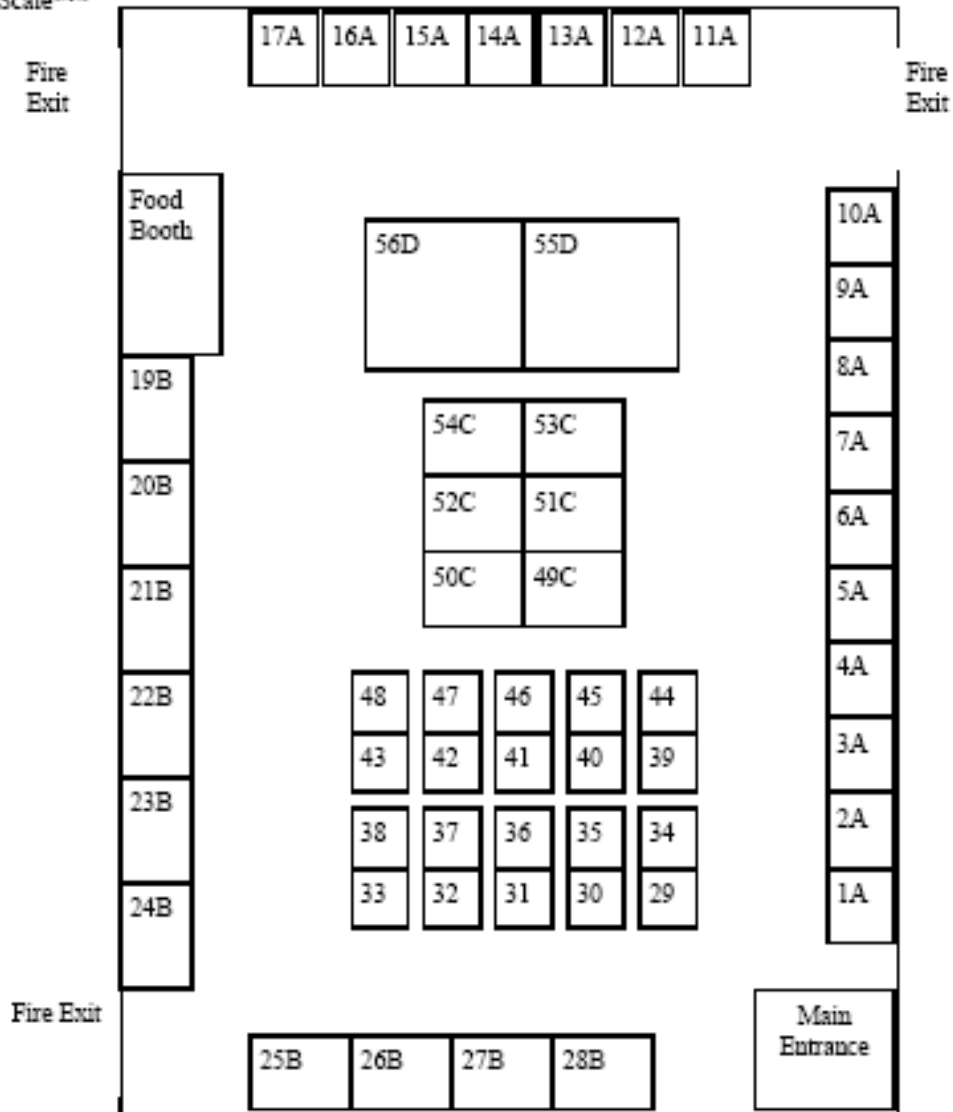

Little Falls Community Centre - Highway 622

Not to Scale

Booth Rates Rates		Chamber Member	Non-Chamber Mem-
Booth 1A-17A	10'W x 10'D	\$175.00	\$205.00
Booth 19B-28B	15'W x 10'D	\$195.00	\$225.00
Craft Table 29-48	8 Foot Table Only	\$65.00	\$75.00
Booth 49C-54C	10'W x 15'D	\$195.00	\$225.00
Booth 55D-56D	Large Corner End	\$495.00	\$525.00